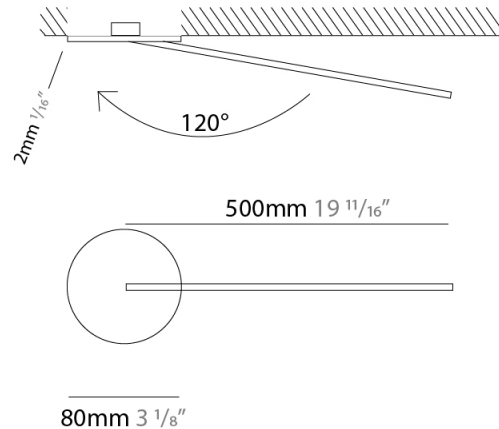

GENERAL

Series: Spillo
 Subseries: Spillo 1 Rod
 Brand: Icone
 Division: Design
 Mounting Type: Recessed
 Mounting Location: Wall
 Subcategory: Ambient

PHYSICAL

Shape: Rectangle
 Width (mm): 50
 Width (in): 1 ¹⁵/₁₆
 Height (mm): 400
 Height (in): 15 ³/₄
 Light Distribution: Adjustable
[Fixture Finish: WHI / BLK / CHR / BGD](#)
 Fixture Material: Brass

GENERAL

Series: Spillo
 Subseries: Spillo 1 Rod
 Brand: Icone
 Division: Design
 Mounting Type: Recessed
 Mounting Location: Wall
 Subcategory: Ambient

PHYSICAL

Shape: Rectangle
 Width (mm): 50
 Width (in): 1 15/16
 Height (mm): 500
 Height (in): 19 11/16
 Light Distribution: Adjustable
 Fixture Finish: WHI / BLK / CHR / BGD
 Fixture Material: Brass

LED

Color Temperature (°K): 2700 / 3000
 Nominal Lumen (lm): 550
 CRI: >90 CRI
 Lamp Life (hrs): 50000

OPTICAL

Adjustability: Tilt 120°

RATINGS AND CERTIFICATIONS

Certified By: Certified for North American Standards
 IP rating: IP20

GENERAL

Series: Spillo
 Subseries: Spillo 1 Rod
 Brand: Icone
 Division: Design
 Mounting Type: Recessed
 Mounting Location: Wall
 Subcategory: Ambient

PHYSICAL

Shape: Rectangle
 Width (mm): 50
 Width (in): 1 ¹⁵/₁₆
 Height (mm): 600
 Height (in): 23 ⁵/₈
 Light Distribution: Adjustable
 Fixture Finish: WHI / BLK / CHR / BGD
 Fixture Material: Brass