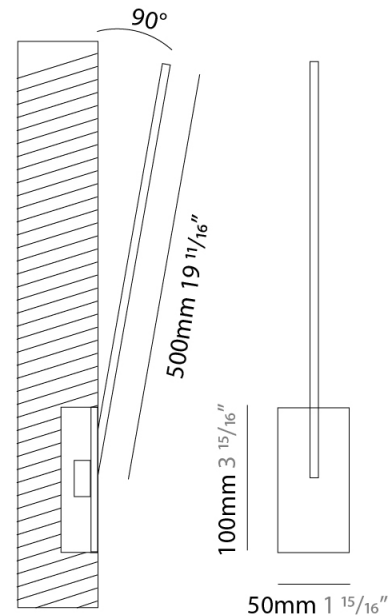

GENERAL

Series: Spillo
 Subseries: Spillo 1 Rod
 Brand: Icone
 Division: Design
 Mounting Type: Recessed
 Mounting Location: Wall
 Subcategory: Ambient

PHYSICAL

Shape: Rectangle
 Width (mm): 50
 Width (in): 1 ¹⁵/₁₆
 Height (mm): 400
 Height (in): 15 ³/₄
 Light Distribution: Adjustable
[Fixture Finish: WHI / BLK / CHR / BGD](#)
 Fixture Material: Brass

GENERAL

Series: Spillo
 Subseries: Spillo 1 Rod
 Brand: Icone
 Division: Design
 Mounting Type: Recessed
 Mounting Location: Wall
 Subcategory: Ambient

PHYSICAL

Shape: Rectangle
 Width (mm): 50
 Width (in): 1 15/16
 Height (mm): 500
 Height (in): 19 11/16
 Light Distribution: Adjustable
 Fixture Finish: WHI / BLK / CHR / BGD
 Fixture Material: Brass

LED

Color Temperature (°K): 2700 / 3000
 Nominal Lumen (lm): 550
 CRI: >90 CRI
 Lamp Life (hrs): 50000

OPTICAL

Adjustability: Tilt 120°

RATINGS AND CERTIFICATIONS

Certified By: Certified for North American Standards
 IP rating: IP20

GENERAL

Series: Spillo
 Subseries: Spillo 1 Rod
 Brand: Icone
 Division: Design
 Mounting Type: Recessed
 Mounting Location: Wall
 Subcategory: Ambient

PHYSICAL

Shape: Rectangle
 Width (mm): 50
 Width (in): 1 ¹⁵/₁₆
 Height (mm): 600
 Height (in): 23 ⁵/₈
 Light Distribution: Adjustable
 Fixture Finish: WHI / BLK / CHR / BGD
 Fixture Material: Brass