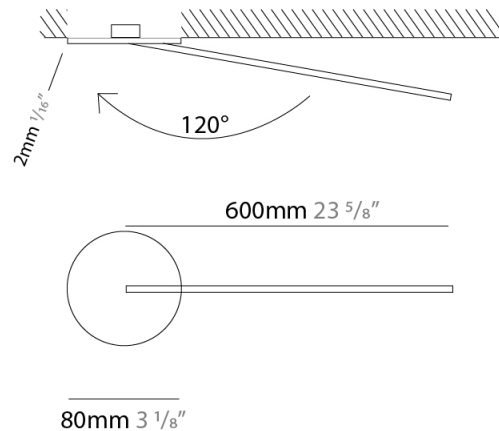

PROJECT
TYPE
SPECIFIER
QUANTITY
DATE

SPILLO 1 ROD RECESSED

D46024- -
base number   Color   Finish
                          Temperature   Options

1. To build a product code in our configurator select the specify button on the base model # product page
2. To build a manual product code on this datasheet choose from the options listed below in blue font and add the suffix to the base model #

GENERAL

Series: Spillo
Subseries: Spillo 1 Rod
Brand: Icone
Division: Design
Mounting Type: Recessed
Mounting Location: Wall
Subcategory: Ambient

PHYSICAL

Shape: Rectangle
Width (mm): 50
Width (in): 1 ¹⁵/₁₆
Height (mm): 600
Height (in): 23 ⁵/₈
Light Distribution: Adjustable
Fixture Finish: WHI / BLK / CHR / BGD
Fixture Material: Brass

ELECTRICAL

Lamp Type: LED
Total Output Wattage (W): 7.92
Dimming: Non-Dimmable
Driver Included: No
Driver Location: Remote
Driver Type: Constant Voltage - 120Vac
Driver Class: Class 2
Input Voltage (V): 120
Output Voltage (V): 12
Upon Request: (Not included, see components) 0-10Vdc dimming / 277Vac

LED

Color Temperature (°K): 2700 / 3000
Nominal Lumen (lm): 660
CRI: >90 CRI
Lamp Life (hrs): 50000

OPTICAL

Adjustability: Tilt 120°

RATINGS AND CERTIFICATIONS

Certified By: Certified for North American Standards
IP rating: IP20