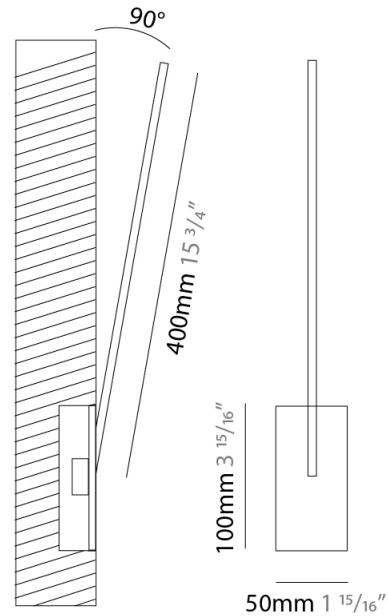

GENERAL

Series: Spillo
 Subseries: Spillo 1 Rod
 Brand: Icone
 Division: Design
 Mounting Type: Recessed
 Mounting Location: Wall
 Subcategory: Ambient

PHYSICAL

Shape: Rectangle
 Width (mm): 50
 Width (in): 1 ¹⁵/₁₆
 Height (mm): 400
 Height (in): 15 ³/₄
 Light Distribution: Adjustable
[Fixture Finish: WHI / BLK / CHR / BGD](#)
 Fixture Material: Brass

LED

[Color Temperature \(°K\): 2700 / 3000](#)
 Nominal Lumen (lm): 440
 CRI: >90 CRI
 Lamp Life (hrs): 50000

OPTICAL

Adjustability: Tilt 120°

RATINGS AND CERTIFICATIONS

Certified By: Certified for North American Standards
 IP rating: IP20

GENERAL

Series: Spillo
 Subseries: Spillo 1 Rod
 Brand: Icone
 Division: Design
 Mounting Type: Recessed
 Mounting Location: Wall
 Subcategory: Ambient

PHYSICAL

Shape: Rectangle
 Width (mm): 50
 Width (in): 1 15/16
 Height (mm): 500
 Height (in): 19 11/16
 Light Distribution: Adjustable
 Fixture Finish: WHI / BLK / CHR / BGD
 Fixture Material: Brass