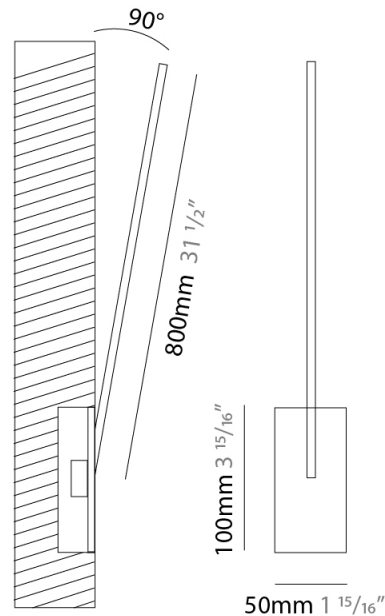

PROJECT
TYPE
SPECIFIER
QUANTITY
DATE

SPILLO 1 ROD RECESSED

D46018- -
base number   Color   Finish
                          Temperature   Options

1. To build a product code in our configurator select the specify button on the base model # product page
2. To build a manual product code on this datasheet choose from the options listed below in blue font and add the suffix to the base model #

GENERAL

Series: Spillo
Subseries: Spillo 1 Rod
Brand: Icone
Division: Design
Mounting Type: Recessed
Mounting Location: Wall
Subcategory: Ambient

PHYSICAL

Shape: Rectangle
Width (mm): 50
Width (in): 1 15/16
Height (mm): 800
Height (in): 31 1/2
Light Distribution: Adjustable
Fixture Finish: WHI / BLK / CHR / BGD
Fixture Material: Brass

ELECTRICAL

Lamp Type: LED
Total Output Wattage (W): 10.56
Dimming: 0-10V Dimming
Driver Included: No
Driver Location: Remote
Driver Type: Constant Voltage - 120Vac
Driver Class: Class 2
Input Voltage (V): 120
Output Voltage (V): 12
Upon Request: (Not included, see components) 0-10Vdc dimming / 277Vac

LED

Color Temperature (°K): 2700 / 3000
Nominal Lumen (lm): 880
CRI: >90 CRI
Lamp Life (hrs): 50000

OPTICAL

Adjustability: Tilt 120°

RATINGS AND CERTIFICATIONS

Certified By: Certified for North American Standards
IP rating: IP20