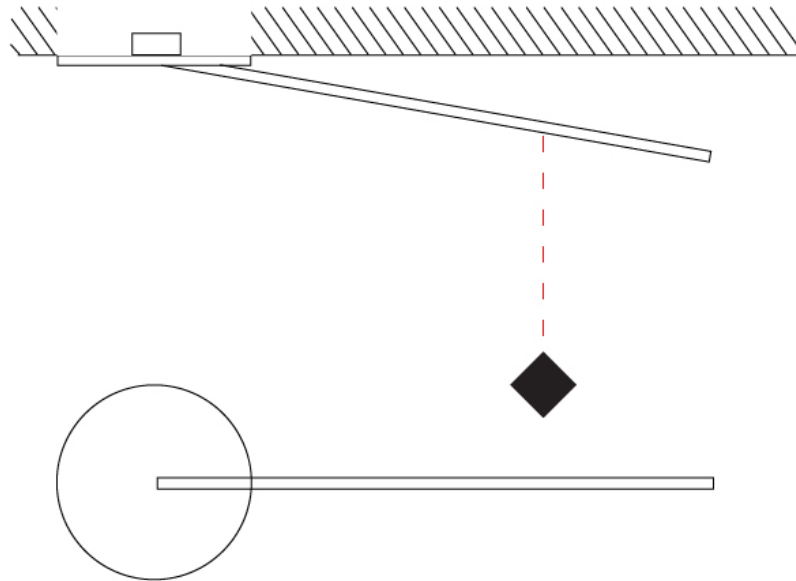

SPILO 1 ROD RECESSED

D46025-

PROJECT

TYPE

SPECIFIER

QUANTITY

DATE

D