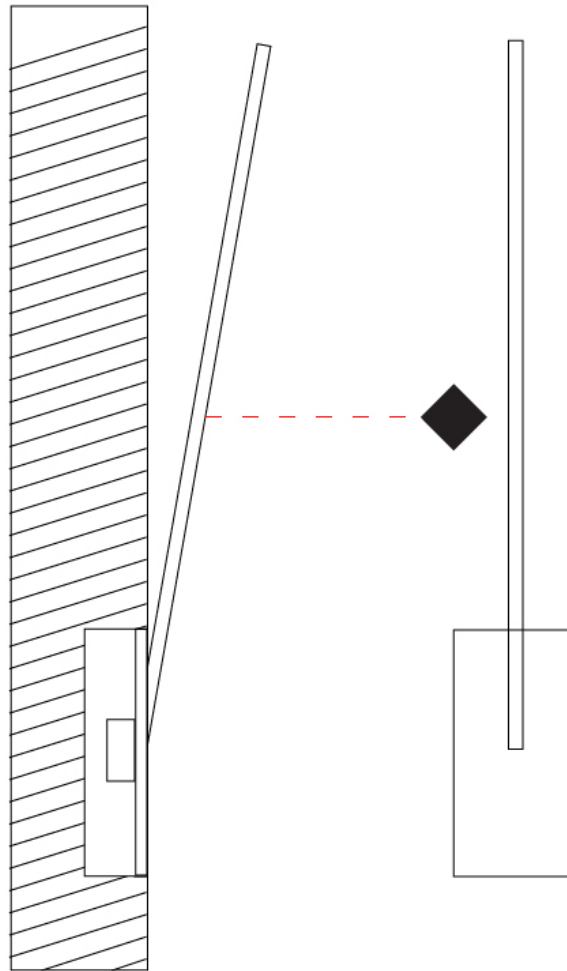

SPILLO 1 ROD RECESSED

D46015-

PROJECT _____

TYPE _____

SPECIFIER _____

QUANTITY _____

DATE _____

D