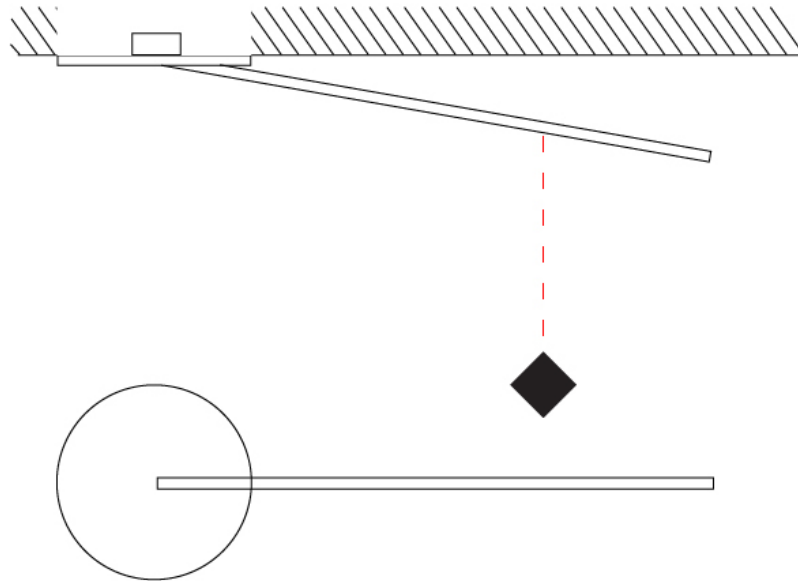

SPILLO 1 ROD RECESSED

D46023-

PROJECT
TYPE
SPECIFIER
QUANTITY
DATE

D