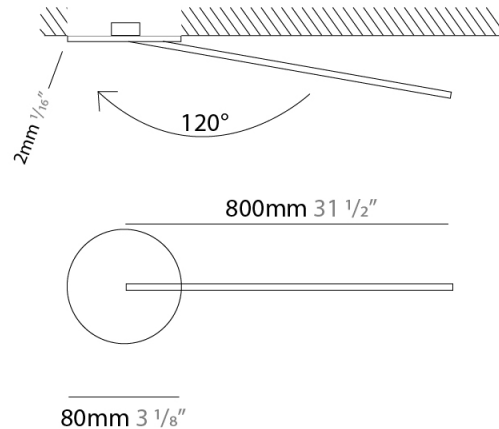

PROJECT
TYPE
SPECIFIER
QUANTITY
DATE

SPILLO 1 ROD RECESSED

D46025- -
base number   Color   Finish
                         Temperature   Options

1. To build a product code in our configurator select the specify button on the base model # product page
2. To build a manual product code on this datasheet choose from the options listed below in blue font and add the suffix to the base model #

GENERAL

Series: Spillo
Subseries: Spillo 1 Rod
Brand: Icone
Division: Design
Mounting Type: Recessed
Mounting Location: Wall
Subcategory: Ambient

PHYSICAL

Shape: Rectangle
Width (mm): 50
Width (in): 1 ¹⁵/₁₆
Height (mm): 800
Height (in): 31 1/2
Light Distribution: Adjustable
Fixture Finish: WHI / BLK / CHR / BGD
Fixture Material: Brass

ELECTRICAL

Lamp Type: LED
Total Output Wattage (W): 10.56
Dimming: 0-10V Dimming
Driver Included: No
Driver Location: Remote
Driver Type: Constant Voltage - 120Vac
Driver Class: Class 2
Input Voltage (V): 120
Output Voltage (V): 12
Upon Request: (Not included, see components) 0-10Vdc dimming / 277Vac

LED

Color Temperature (°K): 2700 / 3000
Nominal Lumen (lm): 880
CRI: >90 CRI
Lamp Life (hrs): 50000

OPTICAL

Adjustability: Tilt 120°

RATINGS AND CERTIFICATIONS

Certified By: Certified for North American Standards
IP rating: IP20